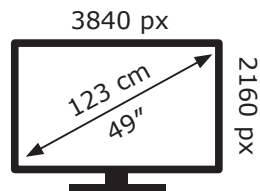

ENERG 

LG Electronics

49NANO803NA

79 kWh/1000h

ABCDEF**G**

111 kWh/1000h

2019/2013